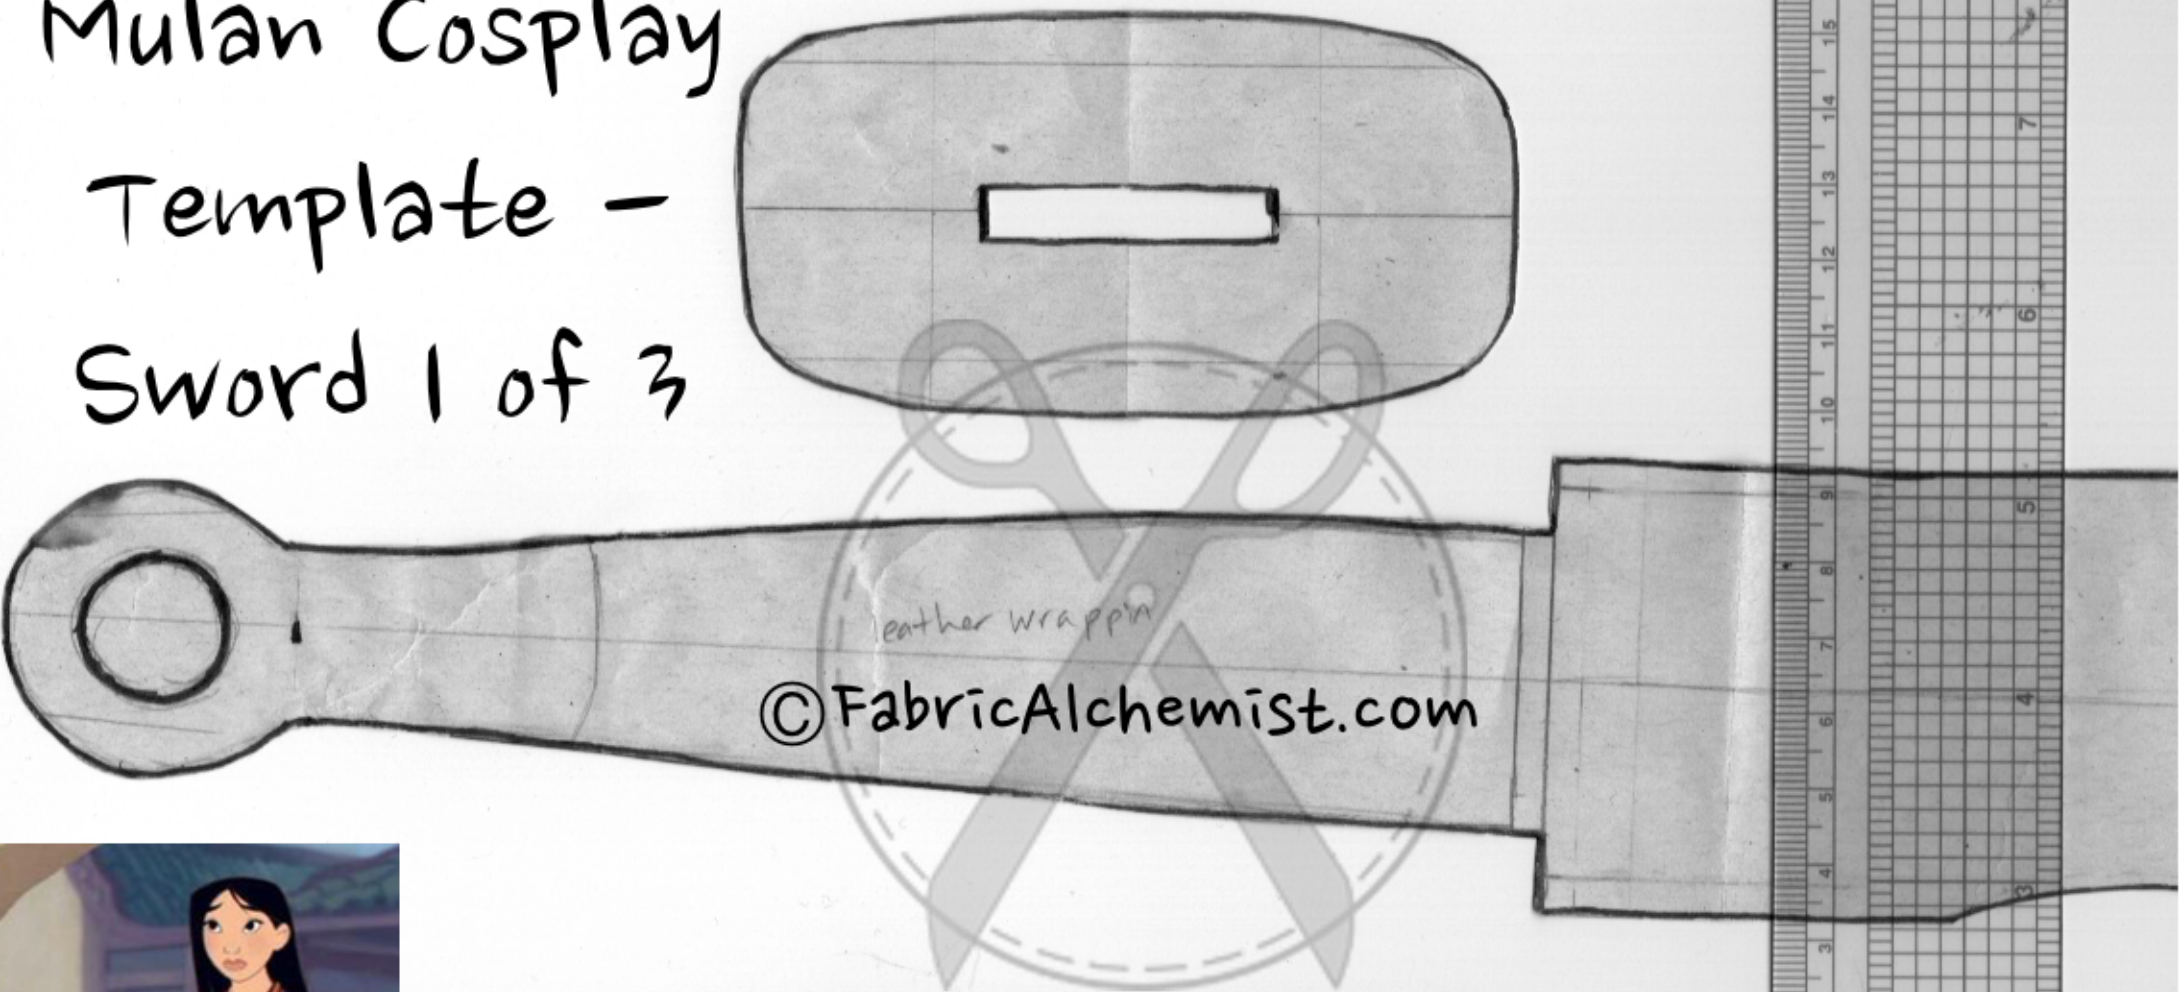

# Mulan Sword Notes

©FabricAlchemist.com

sword = shoulder-knee

About 30 inches

Blade is width of palm, up to thumb joint  
Hilt is one handed, maybe 1.5

Palm to palm (center) is 15 inches  
Blade is about 21-22 inches?

Hilt of sword is three or 3.5 fists long - my  
fist is 2.5 inches  
possibly about 8.5 inches long

Mulan Cosplay  
Template -  
Sword 1 of 3

# Mulan Cosplay Template - Sword 2 of 3

# Mulan Cosplay Template

- Sword 3 of 3

Match line

© FabricAlchemist.com